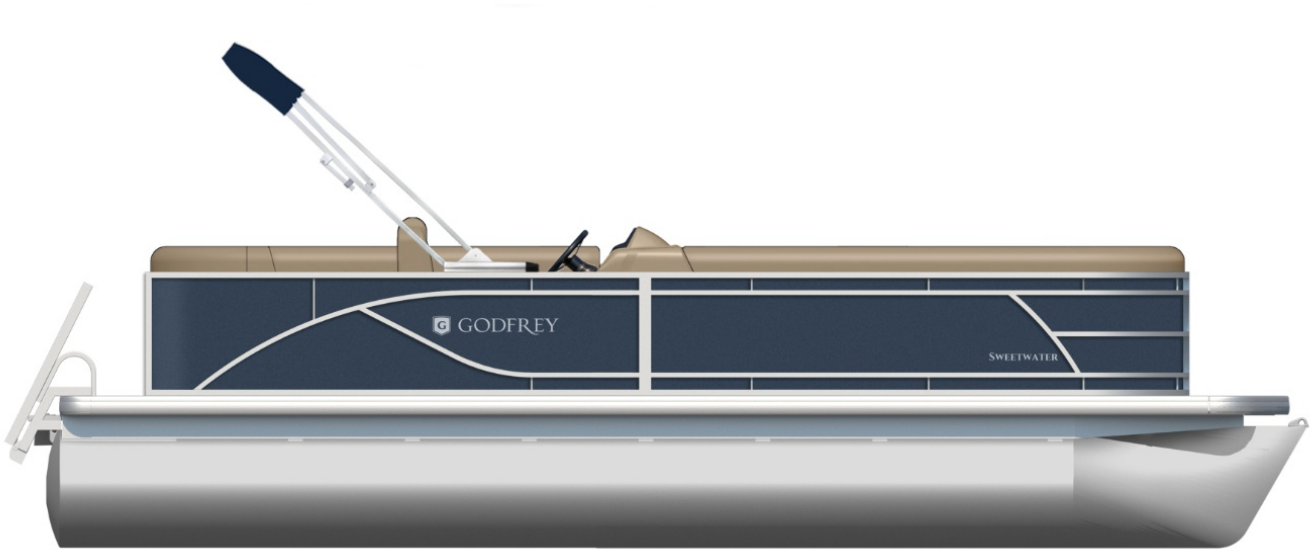

NEW 2024 Godfrey Sweetwater 2086C Tritoon

\$39,987

Description

This unit is on order and will be arriving soon! Sweetwater Cruise Put down the welcome mat and kick off your shoes, thereâ€™s just something about a Sweetwater Cruise that feels right. Available in 19 to 24-foot lengths with nearly unlimited customization options, youâ€™ll feel right at home while...

GENERAL INFORMATION

Manufacturer	Godfrey
Model Year	2024
Model Name	Sweetwater 2086C Tritoon
Model Code	Sweetwater 2086C Tritoon
Stock Number	6930
Color	Pacific Blue
Condition	NEW
Engine	Mercury 115CT outboard