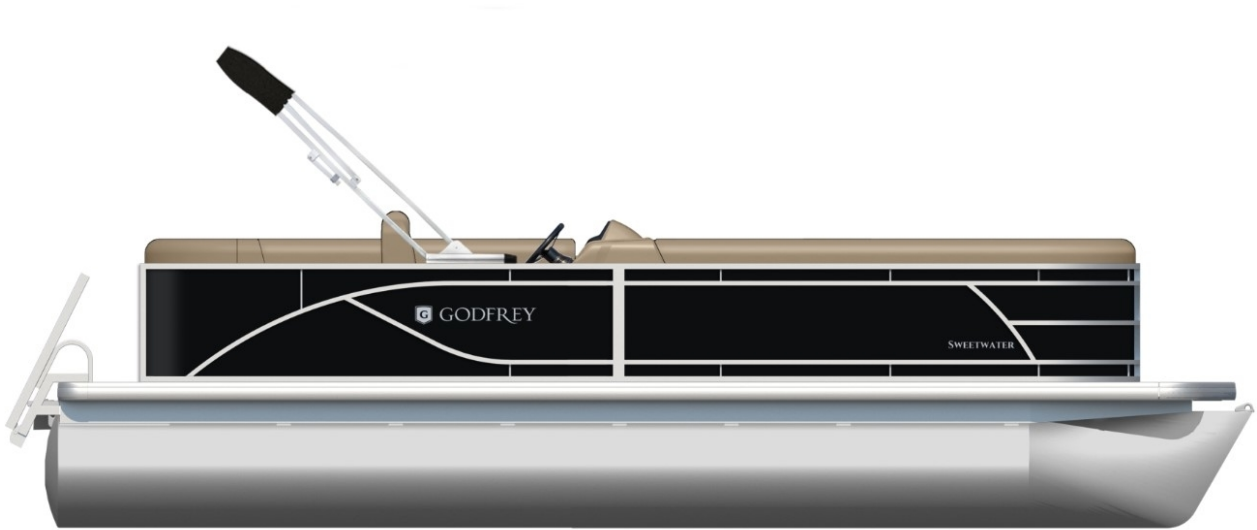

NEW 2024 Godfrey Sweetwater 2086C Tritoon

\$42,987

Description

This unit is on order and will be here soon! Sweetwater Cruise Put down the welcome mat and kick off your shoes, there's just something about a Sweetwater Cruise that feels right. Available in 19 to 24-foot lengths with nearly unlimited customization options, you'll feel right at home while you...

GENERAL INFORMATION

Manufacturer	Godfrey
Model Year	2024
Model Name	Sweetwater 2086C Tritoon
Model Code	Sweetwater 2086C Tritoon
Stock Number	6932
Color	Black
Condition	NEW
Engine	Mercury 115CT outboard