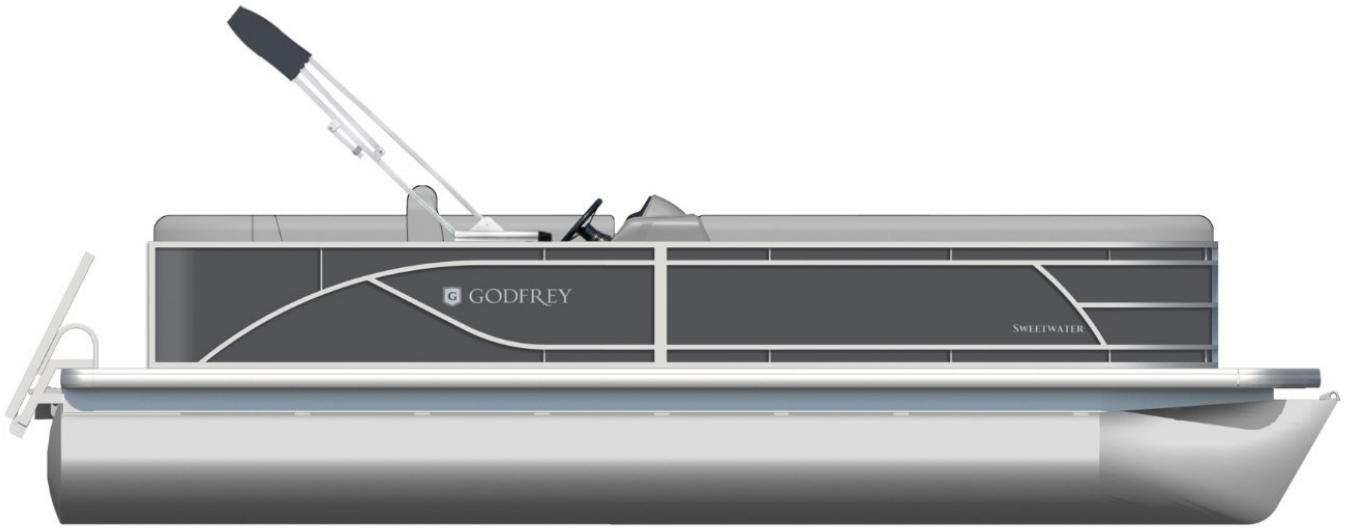

NEW 2024 GODFREY Sweetwater 2086C Tritoon

\$42,987

Description

This unit is on order and will be here soon! Sweetwater Cruise Put down the welcome mat and kick off your shoes, thereâ€™s just something about a Sweetwater Cruise that feels right. Available in 19 to 24-foot lengths with nearly unlimited customization options, youâ€™ll feel right at home while you...

GENERAL INFORMATION

Manufacturer	GODFREY
Model Year	2024
Model Name	Sweetwater 2086C Tritoon
Model Code	Sweetwater 2086C Tritoon
Stock Number	6935
Color	Moonstone
Condition	NEW
Engine	Mercury 115CT outboard