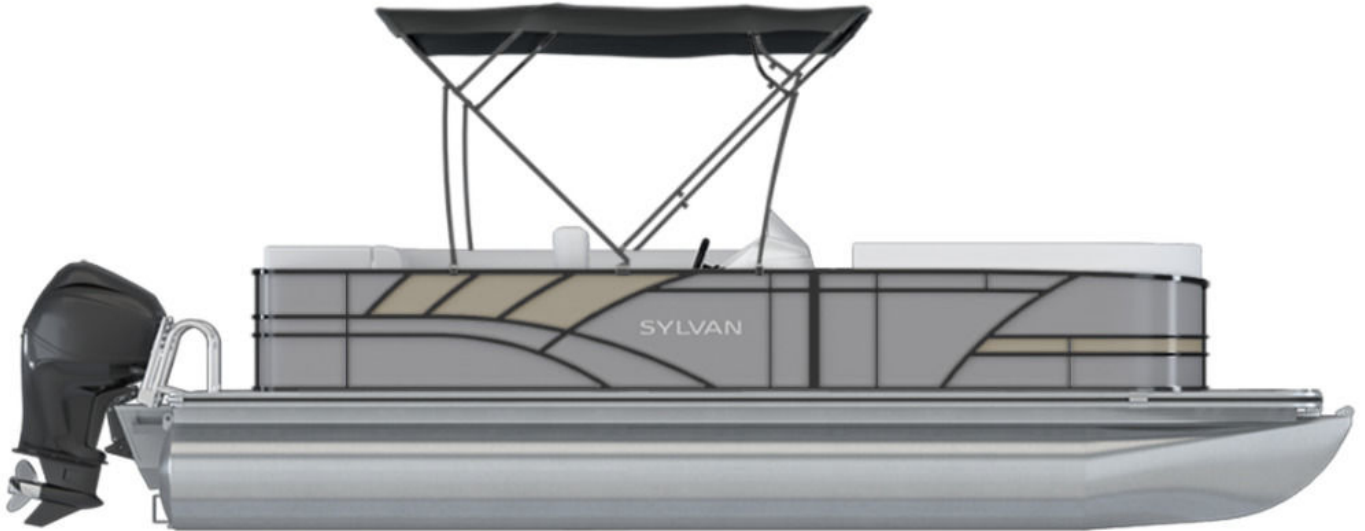

NEW 2024 Sylvan Mirage 818 Cruise Call For Price

Description

Schedule a walkthrough on this nimble 2024 Sylvan Mirage 818 Cruise. This pontoon is set up with a Suzuki 40hp motor and trailer and is ready to rock and roll. Sit in ultra comfort as you cruise the lakeside, or enjoy a beverage while dropping a line over the side. This boat comes standard with mood ...

GENERAL INFORMATION

Manufacturer	Sylvan
Model Year	2024
Model Name	Mirage 818 Cruise
Model Code	Mirage 818 Cruise
Stock Number	137751
Color	Silver/Gray
Condition	NEW
Engine	

Contact

Dewitt Marine
6509 Crystal Springs Rd.
Bellaire, MI 49615
Phone: 2313776611
Fax:
Website:
<https://www.dewittmarine.com>