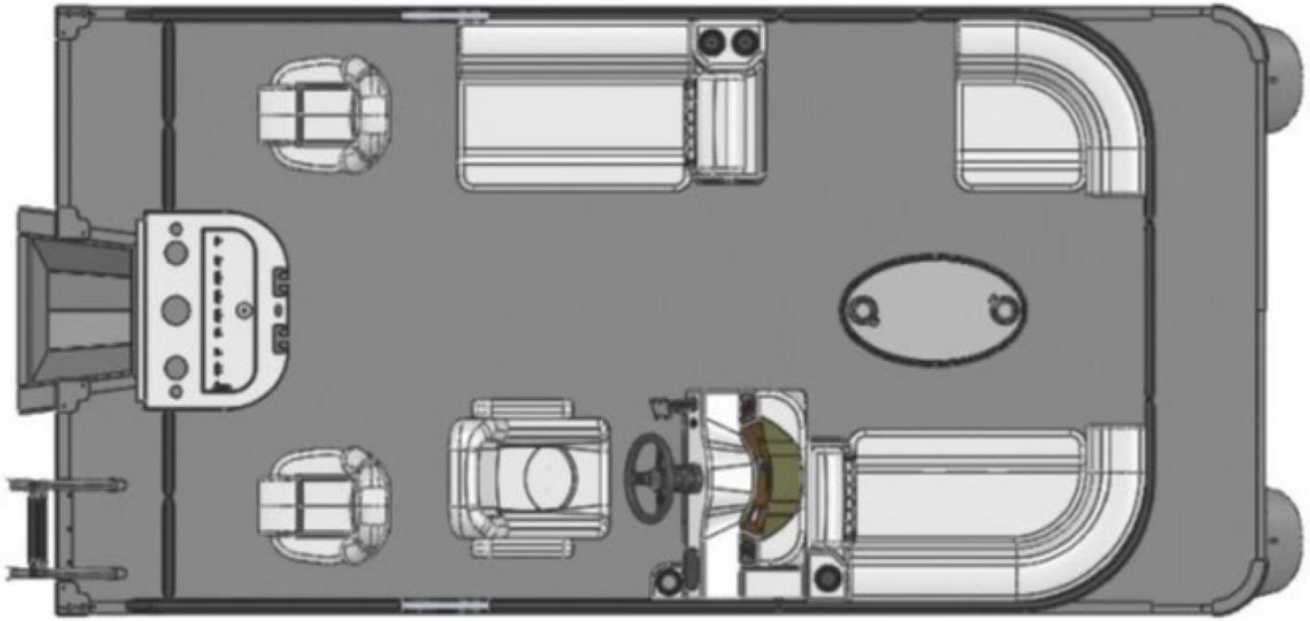

NEW 2023 APEX MARINE QWEST E 816 XRE CRUISE / L TRIM

Call For Price

Description

QWEST E 816 XRE CRUISE " L TRIM WALL COLOR: SILVER
ACCENT COLOR: STEEL BLUE UPHOLSTERY COLOR: DARK
GRAY FLOORING: WEATHERED PLANK INCLUDED OPTIONS:
LED DOCK LIGHT PACKAGE
GARMIN STRIKER PLUS 5

GENERAL INFORMATION

Manufacturer	APEX MARINE
Model Year	2023
Model Name	QWEST E 816 XRE CRUISE / L TRIM
Model Code	QWEST E 816 XRE CRUISE / L TRIM
Stock Number	33490
Color	SILVER/STEEL BLUE
Condition	NEW
Engine	SUZUKI DF40