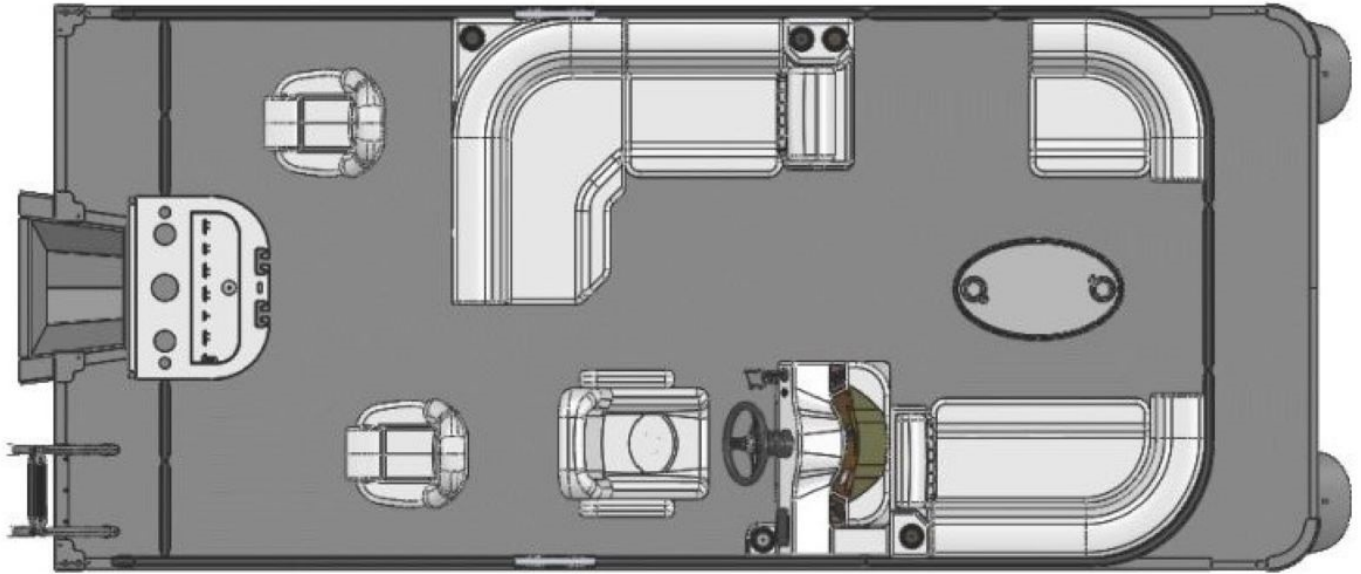

## Description

QWEST E 818 XRE CRUISE â€” LT TRIM WALL COLOR:Â GRAPHITE  
ACCENT COLOR: BLACK UPHOLSTERY COLOR:Â DARK GRAY  
FLOORING:Â SHADOW PLANK

## GENERAL INFORMATION

Manufacturer	APEX MARINE
Model Year	2023
Model Name	QWEST E 818 XRE CRUISE / LT TRIM
Model Code	QWEST E 818 XRE CRUISE / LT TRIM
Stock Number	33590
Color	GRAPHITE/BLACK
Condition	NEW
Engine	SUZUKI