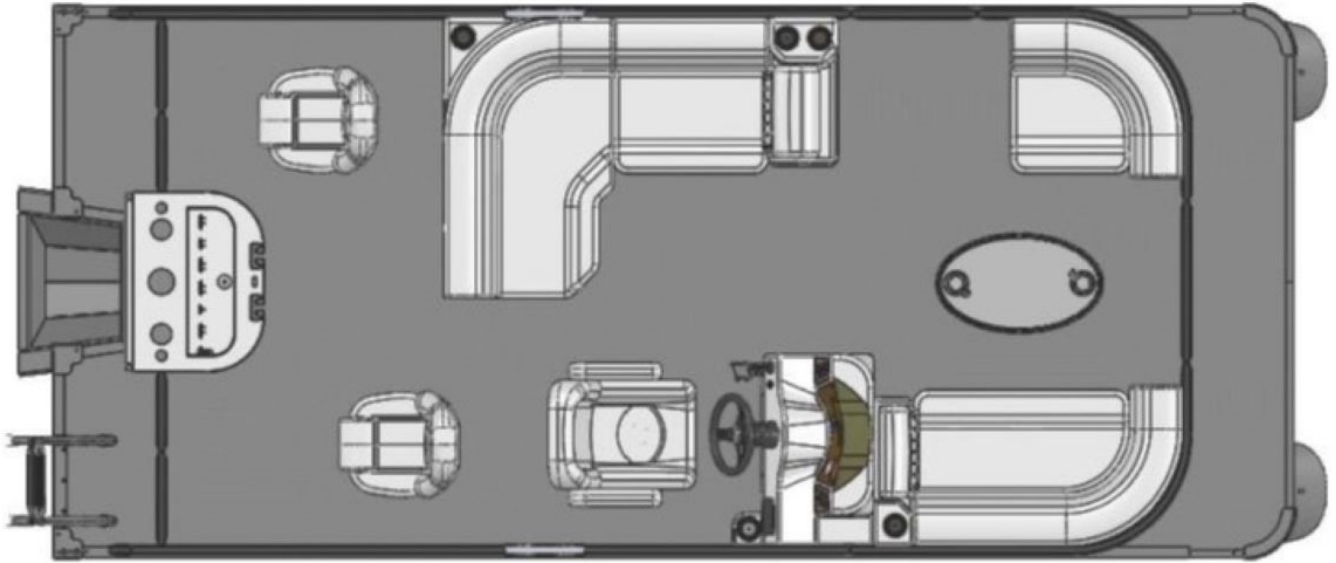

NEW 2023 APEX MARINE QWEST E 818 XRE CRUISE / LT TRIM

Call For Price

Description

QWEST E 818 XRE CRUISE 8'6" LT TRIM WALL COLOR: BLACK ACCENT
COLOR: BRIGHT BLUE UPHOLSTERY COLOR: DARK GRAY
FLOORING: SHADOW PLANK MOTOR: YAMAHA F70LA

GENERAL INFORMATION

Manufacturer	APEX MARINE
Model Year	2023
Model Name	QWEST E 818 XRE CRUISE / LT TRIM
Model Code	QWEST E 818 XRE CRUISE / LT TRIM
Stock Number	33492
Color	BLACK/BLUE
Condition	NEW
Engine	YAMAHA F70LA