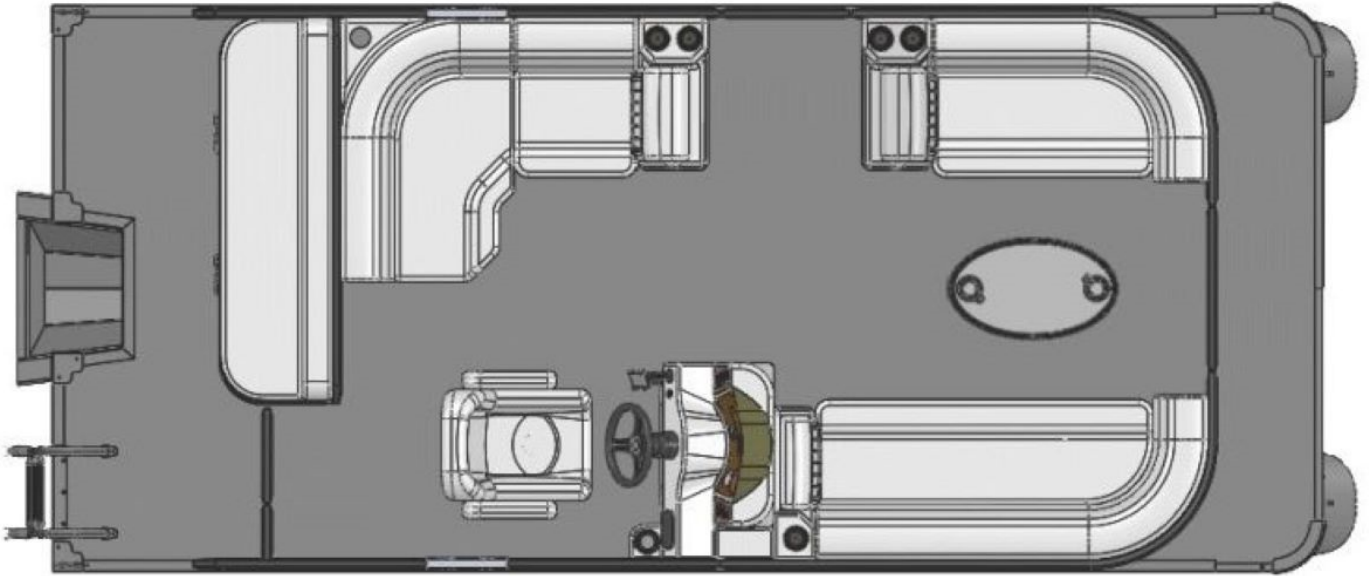

NEW 2023 APEX MARINE QWEST E 818 LANAI / LT TRIM

Call For Price

Description

QWEST E 818 LANAI / LT TRIM WALL COLOR: GRAPHITE ACCENT COLOR:
BRIGHT BLUE UPHOLSTERY COLOR: GRAY FLOORING: SHADOW
PLANK MOTOR: YAMAHA F70

GENERAL INFORMATION

Manufacturer	APEX MARINE
Model Year	2023
Model Name	QWEST E 818 LANAI / LT TRIM
Model Code	QWEST E 818 LANAI / LT TRIM
Stock Number	33589
Color	GRAPHITE/BLUE
Condition	NEW
Engine	YAMAHA F70LA