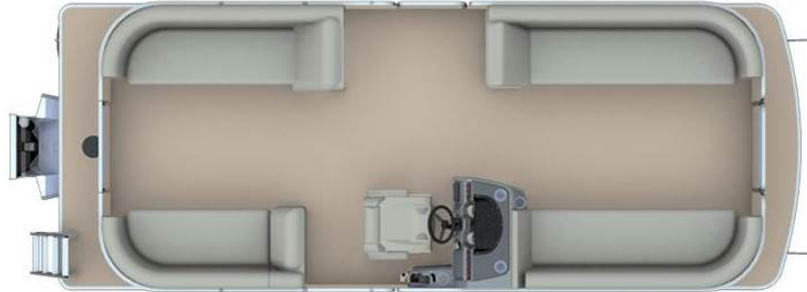

# NEW 2023 Godfrey Marine SW2386SB / C

### Description

2022 SWEETWATER 2386 SPLIT BENCH 6" C SEATING RAIL  
SKIN COLOR: CHARCOAL FLOORING: PLATINUM WEAVE VINYL  
COLOR/ACCENT: LUXE LUNAR GRAY QUILTED MOTOR:  
YAMAHA F150LB INCLUDED OPTIONS: 1 1 1 1 1 1 1 1 1  
LUXE LUNAR GRAY QUILTED WITH LUXE PLUS ACCENT  
1 1 1 1 1 1 1 1 1 CAPTAIN'S CHAIR QUILT UPGRADE  
1 1 1 1 1 1 1 1 1 CO...