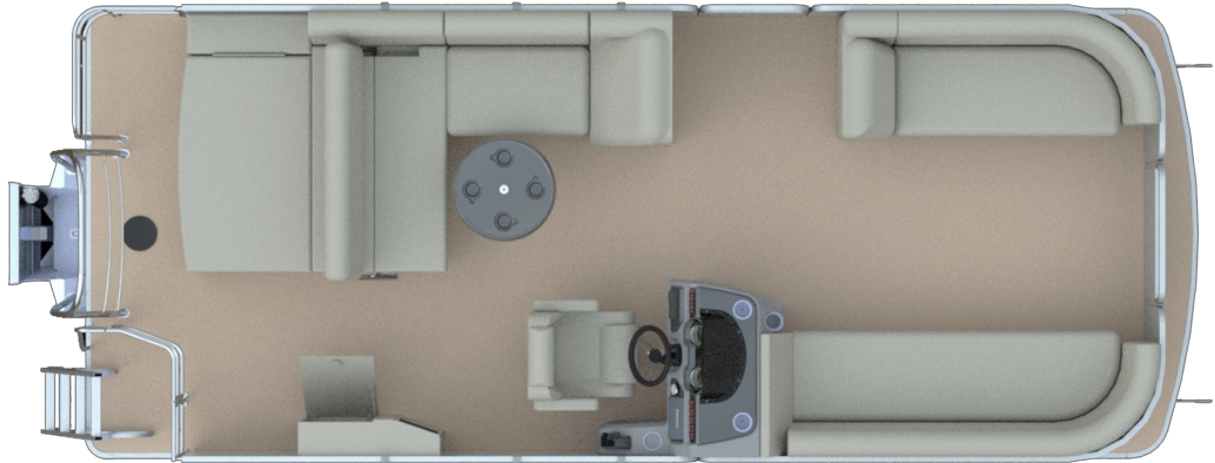

NEW 2023 Godfrey Marine SW1175SFL / TT  
Call For Price

**Description**

2023 SWEETWATER 2286 SINGLE FLIP LOUNGE 36" TT RAIL SKIN COLOR: METALLIC BLACK FLOORING: PLATINUM WEAVE VINYL COLOR/ACCENT: GRAY/CARBON MOTOR: SUZUKI DF150ATL5 INCLUDED  
OPTIONS: 1 STAINLESS STEEL CORNER CASTINGS 2 PEARL WHITE GRAPHICS 3 LED DOCKING LIGHTS ...

**GENERAL INFORMATION**

|              |                  |
|--------------|------------------|
| Manufacturer | Godfrey Marine   |
| Model Year   | 2023             |
| Model Name   | SW1175SFL / TT   |
| Model Code   | SW1175SFL / TT   |
| Stock Number | 72727            |
| Color        | METALLIC BLACK   |
| Condition    | NEW              |
| Engine       | SUZUKI DF150ATL5 |