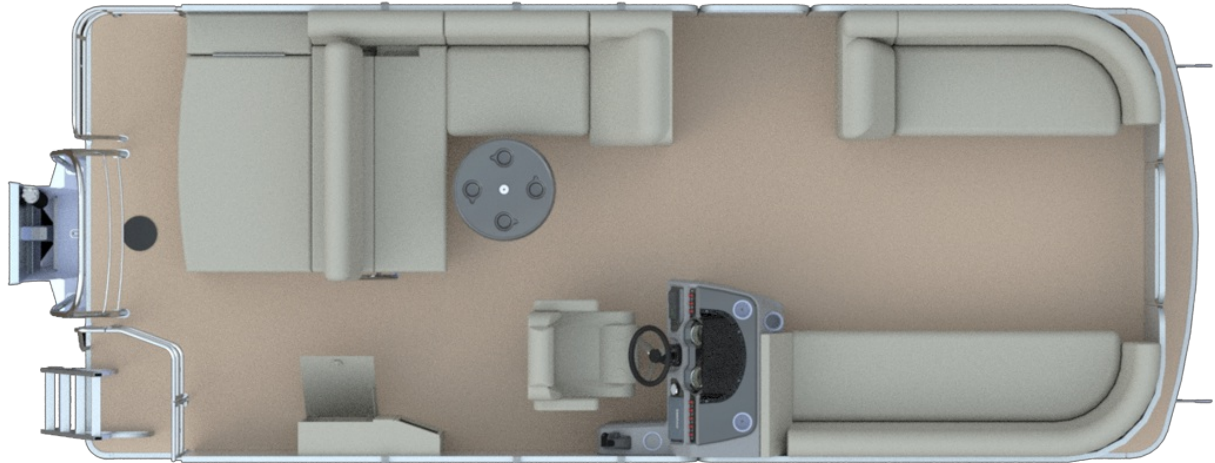

NEW 2023 Godfrey Marine SW2286SFL / C
Call For Price

Description

2023 SWEETWATER 2286 SINGLE FLIP LOUNGE 86" C SEATING RAIL SKIN COLOR: CHARCOAL FLOORING: PLATINUM WEAVE VINYL COLOR/ACCENT: GRAY/CARBON MOTOR: YAMAHA VF115LA INCLUDED OPTIONS: POWER CANOPY POWER CANOPY THREE QUARTER LIFTING STRAKES BLACK ACCENT STRIPE LED DOOR

GENERAL INFORMATION

Manufacturer	Godfrey Marine
Model Year	2023
Model Name	SW2286SFL / C
Model Code	SW2286SFL / C
Stock Number	72845
Color	CHARCOAL
Condition	NEW
Engine	YAMAHA VF115LA

Contact

Dockside Marine Inc.
4320 State Rd
Glennie, MI 48737
Phone: 989.735.2170
Fax: 989.735.3258
Website:
<http://www.docksidemarineinc.net/>