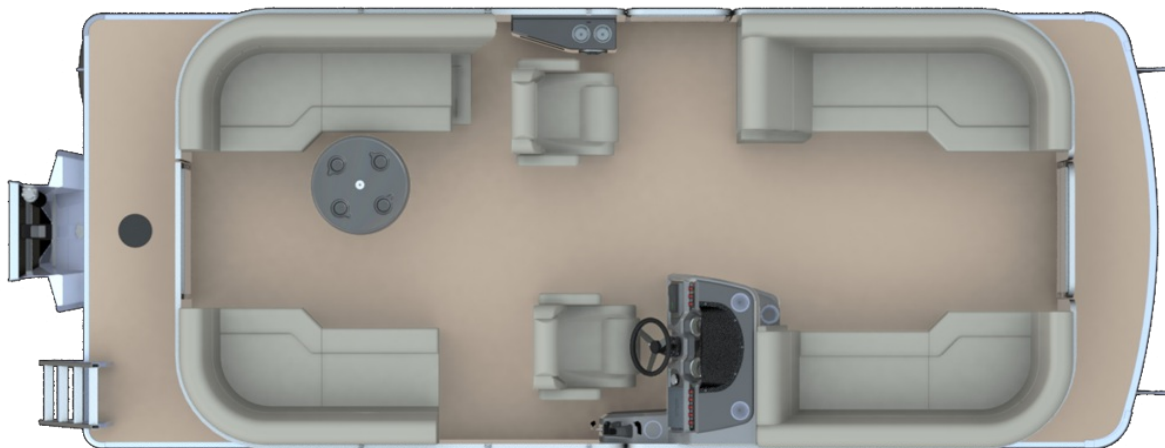

NEW 2023 Godfrey Marine SW2286SBX
Call For Price

Description

2023 SWEETWATER XPERIENCE 2286 SPLIT BENCH RAIL SKIN COLOR: CHARCOAL FLOORING: PLATINUM WEAVE VINYL COLOR/ACCENT: PLATINUM GREY MOTOR: YAMAHA F115LB INCLUDED OPTIONS: LED DOCKING LIGHTS SKI TOW BAR BAY STAR HYDRAULIC STEERING WITH TILT WHEEL WI...

GENERAL INFORMATION

Manufacturer	Godfrey Marine
Model Year	2023
Model Name	SW2286SBX
Model Code	SW2286SBX
Stock Number	73876
Color	CHARCOAL
Condition	NEW
Engine	YAMAHA F115LB

Contact

Dockside Marine Inc.
4320 State Rd
Glennie, MI 48737
Phone: 989.735.2170
Fax: 989.735.3258
Website:
<http://www.docksidemarineinc.net/>