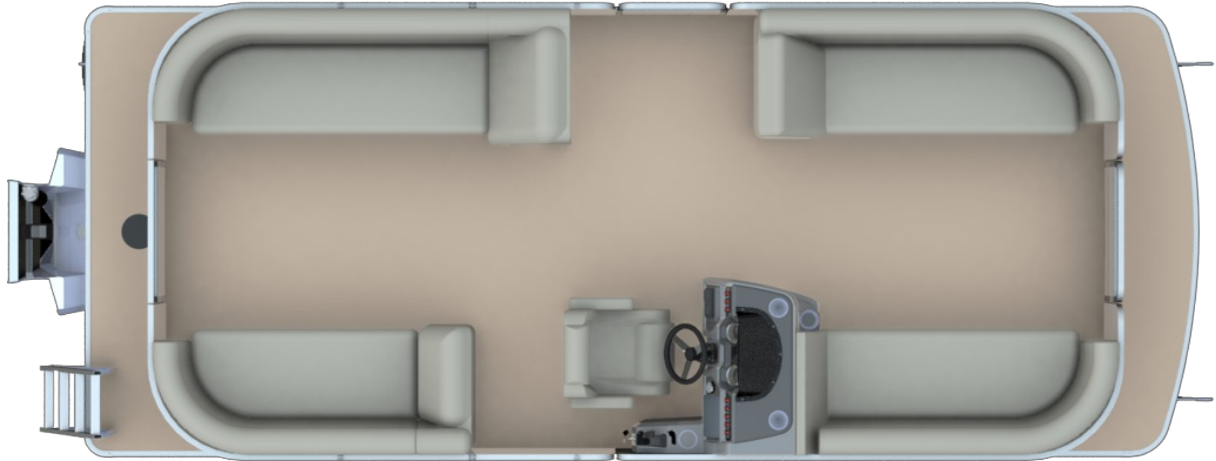

### Description

2023 SWEETWATER 2286 SPLIT BENCH "C SEATING" RAIL SKIN COLOR: METALLIC BLACK CHERRY  
FLOORING: PLATINUM WEAVE VINYL COLOR/ACCENT: LUXE LUNAR GRAY INTERIOR MOTOR: SUZUKI  
DF150ATL2 INCLUDED OPTIONS: POWER CANOPY (BLACK) FULL LIFTING STRAKES 27" TUBE UPGRADE ...

### GENERAL INFORMATION

Manufacturer	Godfrey Marine
Model Year	2023
Model Name	SW2286SBC
Model Code	SW2286SBC
Stock Number	72967
Color	METALLIC BLACK CHERRY
Condition	NEW
Engine	SUZUKI DF150ATL2