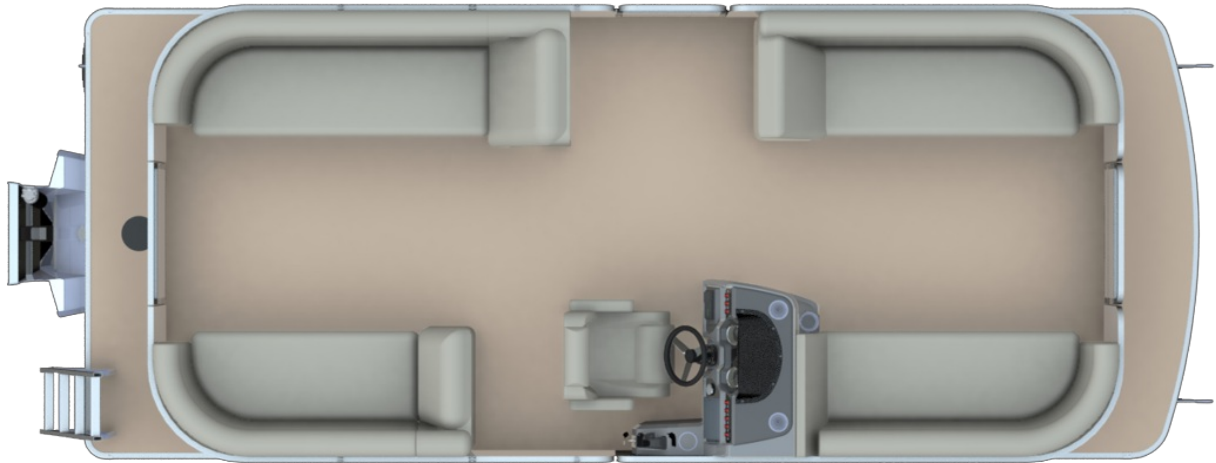

NEW 2023 Godfrey Marine SW2286SB / C / TT
Call For Price

Description

2023 SWEETWATER 2286 SPLIT BENCH "C SEATING - TT RAIL SKIN COLOR: METALLIC BLACK FLOORING: PLATINUM WEAVE VINYL COLOR/ACCENT: LUXE LUNAR GRAY INTERIOR MOTOR: SUZUKI DF200ATX5 INCLUDED OPTIONS: POWER CANOPY (BLACK) DUAL BATTERY SWITCH WITH TRAYS IN FLOOR ST...

GENERAL INFORMATION

Manufacturer	Godfrey Marine
Model Year	2023
Model Name	SW2286SB / C / TT
Model Code	SW2286SB / C / TT
Stock Number	72246
Color	METALLIC BLACK
Condition	NEW
Engine	SUZUKI DF200ATX5

Contact