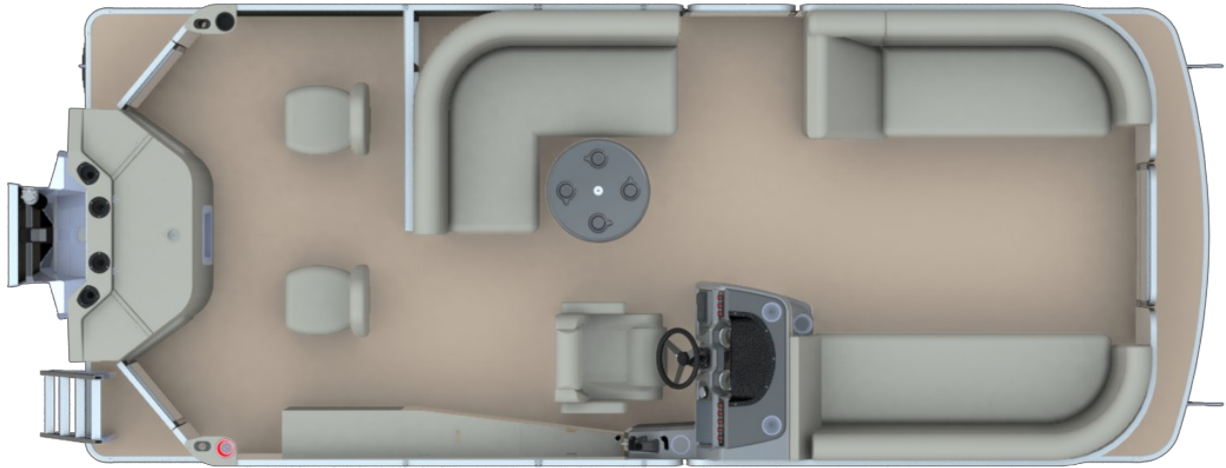

NEW 2023 Godfrey Marine SW2286FS  
Call For Price

**Description**

2023 SWEETWATER 2286 FISH W/ S-SEATING RAIL SKIN COLOR: METALLIC NAVY FLOORING: PLATINUM WEAVE VINYL COLOR/ACCENT: GRAY/NAVY MOTOR: SUZUKI DF115BTL5 INCLUDED OPTIONS: LED DOCKING LIGHTS CAPTAIN'S CHAIR UPGRADE STERN FISH SEAT HOOK REVEAL 5 ...

**GENERAL INFORMATION**

Manufacturer	Godfrey Marine
Model Year	2023
Model Name	SW2286FS
Model Code	SW2286FS
Stock Number	72204
Color	METALLIC NAVY
Condition	NEW
Engine	SUZUKI DF115BTL5

**Contact**

Dockside Marine Inc.  
4320 State Rd  
Glennie, MI 48737  
Phone: 989.735.2170  
Fax: 989.735.3258  
Website:  
<http://www.docksidemarineinc.net/>