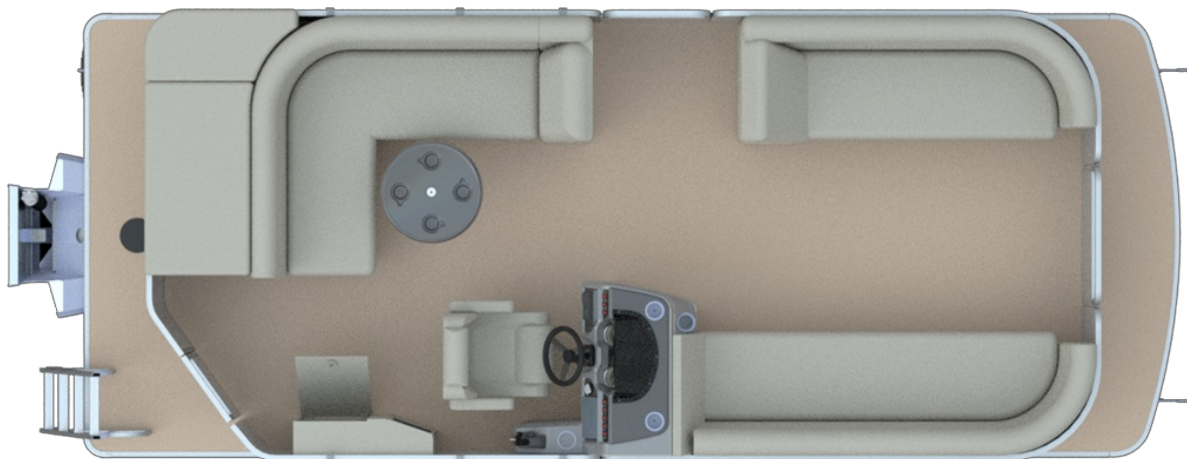

NEW 2023 Godfrey Marine SW2286C
Call For Price

Description

2023 SWEETWATER 2286 CRUISE / TT RAIL SKIN COLOR: METALLIC NAVY FLOORING: PLATINUM WEAVE VINYL COLOR/ACCENT: GRAY/NAVY MOTOR: YAMAHA F150XB INCLUDED OPTIONS: 25â€ TRANSOM LED DOCKING LIGHTS SKI TOW BAR STAINLESS STEEL PULL-UP CLEATS ...

GENERAL INFORMATION

Manufacturer	Godfrey Marine
Model Year	2023
Model Name	SW2286C
Model Code	SW2286C
Stock Number	72305
Color	METALLIC NAVY
Condition	NEW
Engine	YAMAHA F150XB

Contact

Dockside Marine Inc.
4320 State Rd
Glennie, MI 48737
Phone: 989.735.2170
Fax: 989.735.3258
Website:
<http://www.docksidemarineinc.net/>