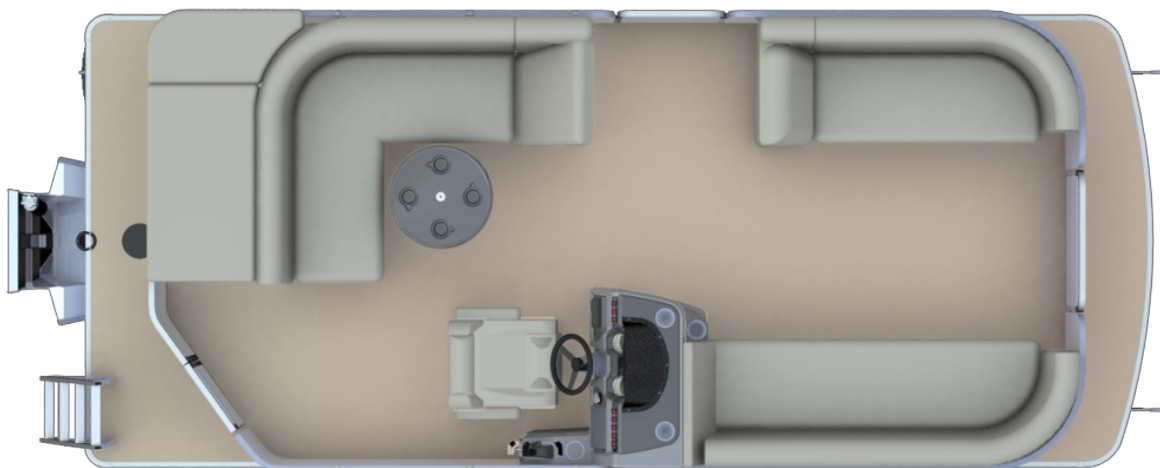

NEW 2023 Godfrey Marine SW2186C  
Call For Price

**Description**

2023 SWEETWATER 2186 CRUISE RAIL SKIN COLOR: METALLIC BLACK CHERRY FLOORING: PLATINUM WEAVE VINYL COLOR/ACCENT: GRAY/CARBON MOTOR: YAMAHA F90LB INCLUDED OPTIONS: CAPTAIN'S CHAIR UPGRADE DECKLID CHANGING ROOM STERN STORAGE BOX MULTI-FUNCTION GP...

**GENERAL INFORMATION**

Manufacturer	Godfrey Marine
Model Year	2023
Model Name	SW2186C
Model Code	SW2186C
Stock Number	72789
Color	METALLIC BLACK CHERRY
Condition	NEW
Engine	YAMAHA F90LB

**Contact**

Dockside Marine Inc.  
4320 State Rd  
Glennie, MI 48737  
Phone: 989.735.2170  
Fax: 989.735.3258  
Website:  
<http://www.docksidemarineinc.net/>