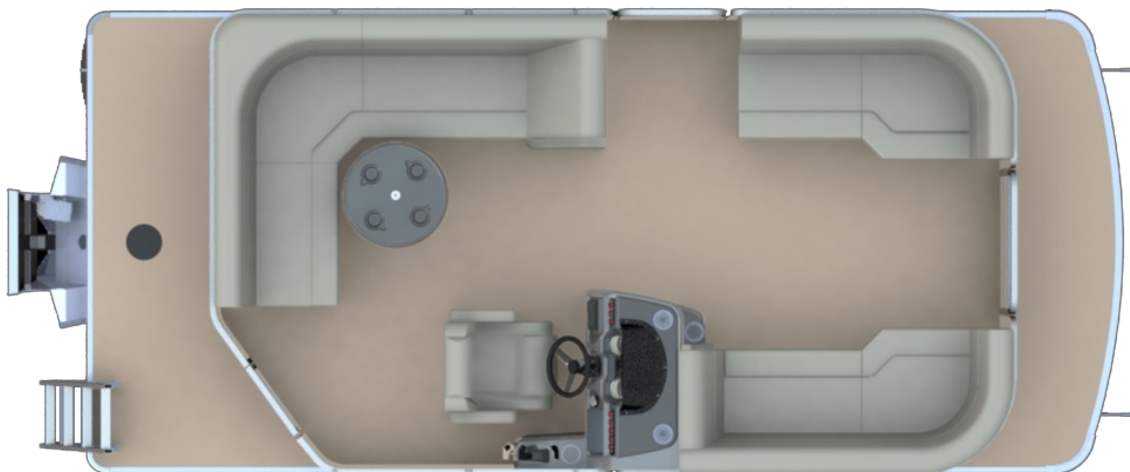

NEW 2023 Godfrey Marine SW2086CX
Call For Price

Description

2023 SWEETWATER XPERIENCE 2086 CRUISE RAIL SKIN COLOR: CHARCOAL FLOORING: PLATINUM WEAVE VINYL COLOR: PLATINUM GREY MOTOR: YAMAHA F70LA INCLUDED OPTIONS: LED DOCKING LIGHTS EXTREME STEERING WITH TILT WHEEL

GENERAL INFORMATION

Manufacturer	Godfrey Marine
Model Year	2023
Model Name	SW2086CX
Model Code	SW2086CX
Stock Number	73726
Color	CHARCOAL
Condition	NEW
Engine	YAMAHA F70LA

Contact

Dockside Marine Inc.
4320 State Rd
Glennie, MI 48737
Phone: 989.735.2170
Fax: 989.735.3258
Website:
<http://www.docksidemarineinc.net/>