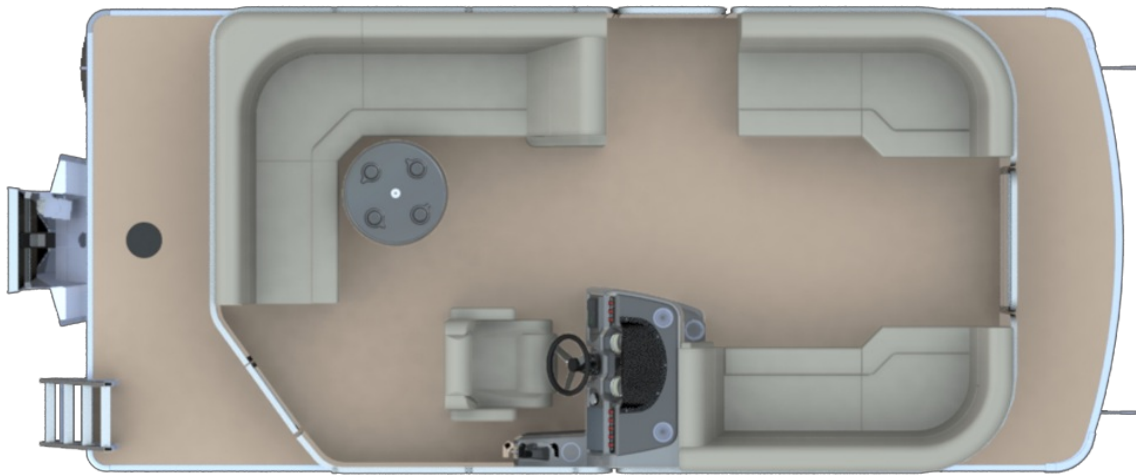

NEW 2023 Godfrey Marine SW2086CX  
Call For Price

**Description**

2023 SWEETWATER XPERIENCE 2086 CRUISE RAIL SKIN COLOR: METALLIC BLACK FLOORING: PLATINUM WEAVE VINYL COLOR: PLATINUM GREY MOTOR: YAMAHA F40LA INCLUDED OPTIONS: 8 WINDSCREEN

**GENERAL INFORMATION**

|              |                |
|--------------|----------------|
| Manufacturer | Godfrey Marine |
| Model Year   | 2023           |
| Model Name   | SW2086CX       |
| Model Code   | SW2086CX       |
| Stock Number | 73871          |
| Color        | METALLIC BLACK |
| Condition    | NEW            |
| Engine       | YAMAHA F40LA   |