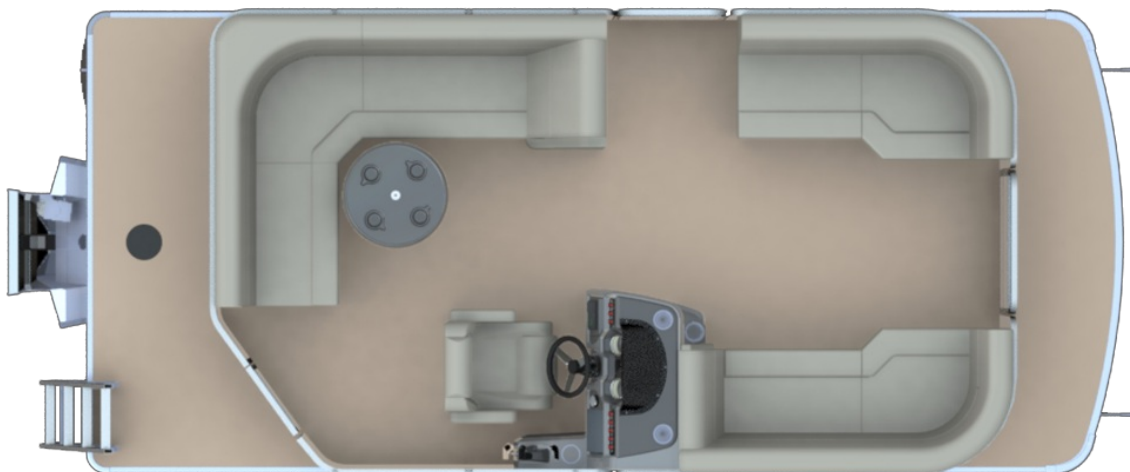

NEW 2023 Godfrey Marine SW2086CX
Call For Price

Description

2023 SWEETWATER XPERIENCE 2086 CRUISE RAIL SKIN COLOR: METALLIC BLACK FLOORING: PLATINUM WEAVE VINYL COLOR: PLATINUM GREY MOTOR: YAMAHA F70LA INCLUDED OPTIONS: LED DOCKING LIGHTS EXTREME STEERING WITH TILT WHEEL

GENERAL INFORMATION

Manufacturer	Godfrey Marine
Model Year	2023
Model Name	SW2086CX
Model Code	SW2086CX
Stock Number	73727
Color	METALLIC BLACK
Condition	NEW
Engine	YAMAHA F70LA

Contact

Dockside Marine Inc.
4320 State Rd
Glennie, MI 48737
Phone: 989.735.2170
Fax: 989.735.3258
Website:
<http://www.docksidemarineinc.net/>