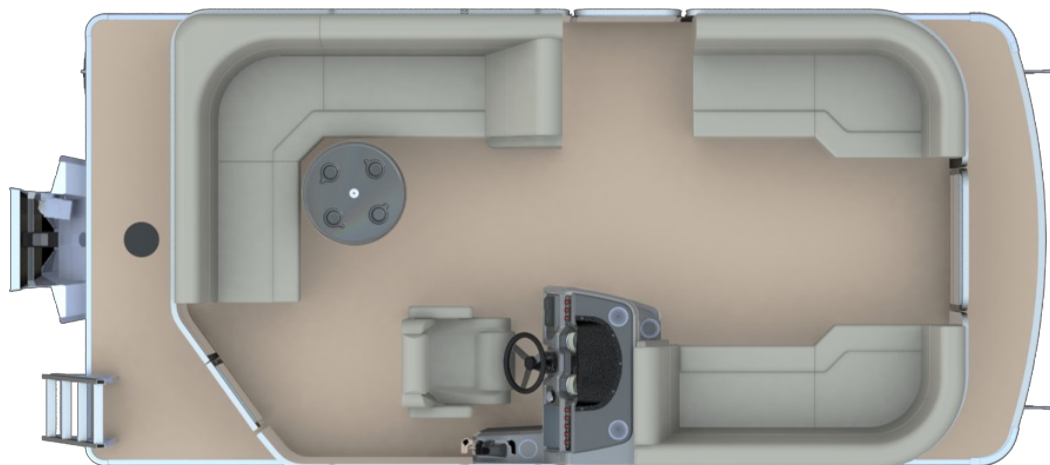

NEW 2023 Godfrey Marine SW1886CX  
Call For Price

**Description**

2023 SWEETWATER XPERIENCE 1886 CRUISE RAIL SKIN COLOR: METALLIC NAVY FLOORING: PLATINUM WEAVE VINYL COLOR: PLATINUM GREY PLAYPEN COLOR: NAVY MOTOR: YAMAHA T50LB INCLUDED OPTIONS: LED DOCKING LIGHTS EXTREME STEERING WITH TILT WHEEL

**GENERAL INFORMATION**

Manufacturer	Godfrey Marine
Model Year	2023
Model Name	SW1886CX
Model Code	SW1886CX
Stock Number	73724
Color	METALLIC NAVY
Condition	NEW
Engine	YAMAHA T50LB

**Contact**

Dockside Marine Inc.  
4320 State Rd  
Glennie, MI 48737  
Phone: 989.735.2170  
Fax: 989.735.3258  
Website:  
<http://www.docksidemarineinc.net/>