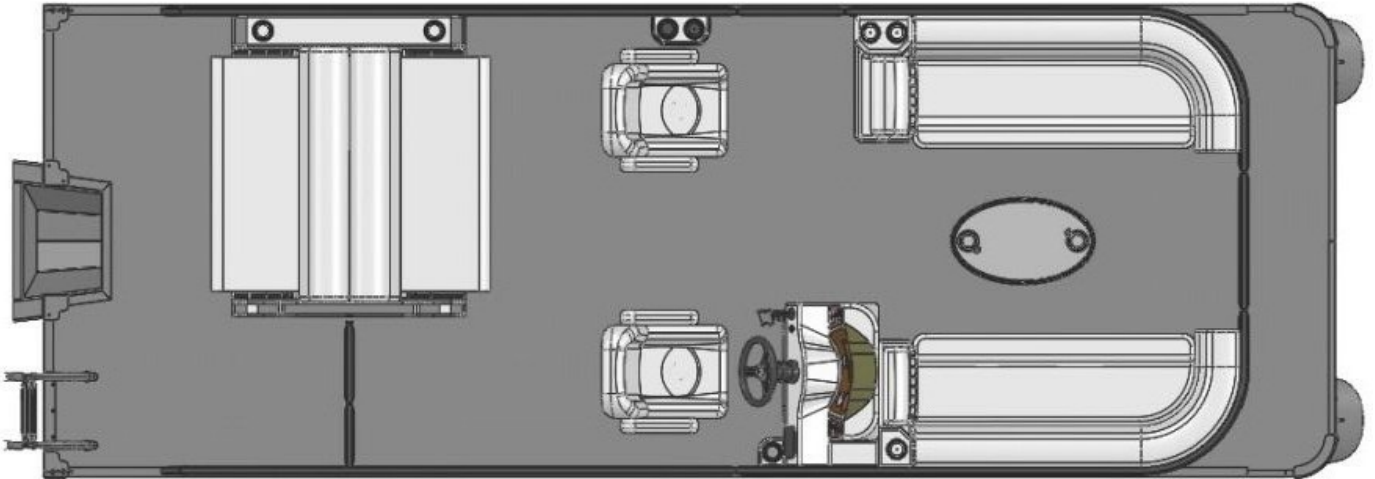

NEW 2022 APEX MARINE QWEST E 822 SPLASH PAD LTZ

Call For Price

Description

QWEST E 822 SPLASH PAD LTZ TRIM LEVEL BOAT
COLOR: GRAPHITE/BLACK WALL COLOR: GRAPHITE
UPHOLSTERY COLOR: GRAY FLOORING: SHADOW PLANK
OPTIONAL FEATURES INCLUDED: - FRONT SOFA EXTENDED
LAYBACK - PLAYPEN COVER - REAR PLAYFORM EXTENSION - SKI
TOW BAR - 6 CLARION BLUE LED BINNACLE CONTROLS: HOND...

GENERAL INFORMATION

Manufacturer	APEX MARINE
Model Year	2022
Model Name	QWEST E 822 SPLASH PAD LTZ
Model Code	QWEST E 822 SPLASH PAD LTZ
Stock Number	32296
Color	GRAPHITE/BLACK
Condition	NEW
Engine	HONDA BF100