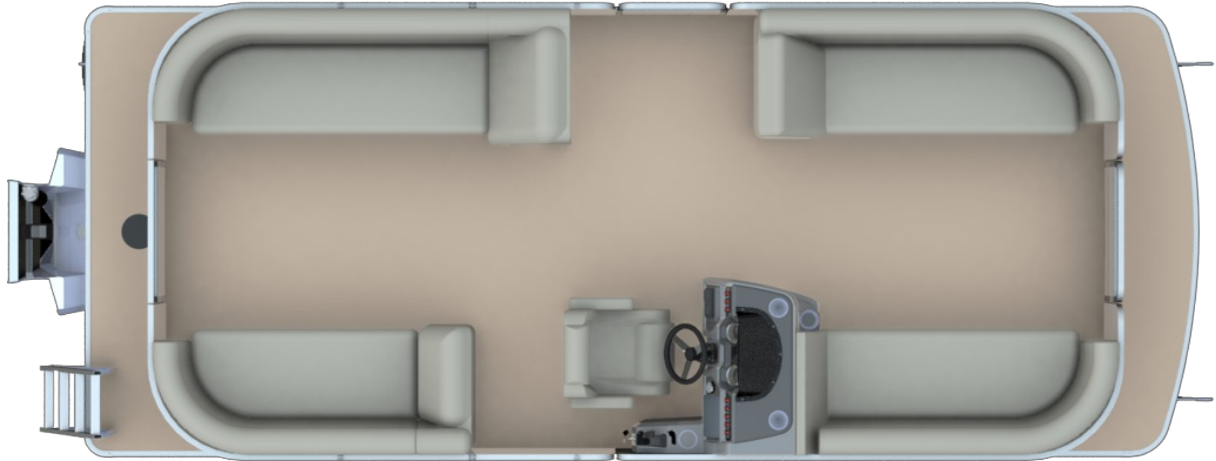

## Description

SWEETWATER SW 2286 SPLIT BENCH WITH C SEATING RAIL SKIN COLOR:Â CHARCOAL PLAYPEN  
COVER:Â BLACK FURNITURE COLOR/ACCENT:Â LUXE LUNAR GRAY QUILTED RAIL FRAME:Â SILVER  
FLOORING:Â PLATINUM WEAVE CONSTRUCTION OPTIONS INCLUDED: - FULL LIFTING STRAKES - 27" TUBE  
UPGRADE EXTERIOR OPTIONS INCLUDED:Â - BLA...

## GENERAL INFORMATION

Manufacturer	Godfrey Marine
Model Year	2022
Model Name	SW2286SB
Model Code	SW2286SB
Stock Number	67619
Color	CHARCOAL
Condition	NEW
Engine	YAMAHA F150LB