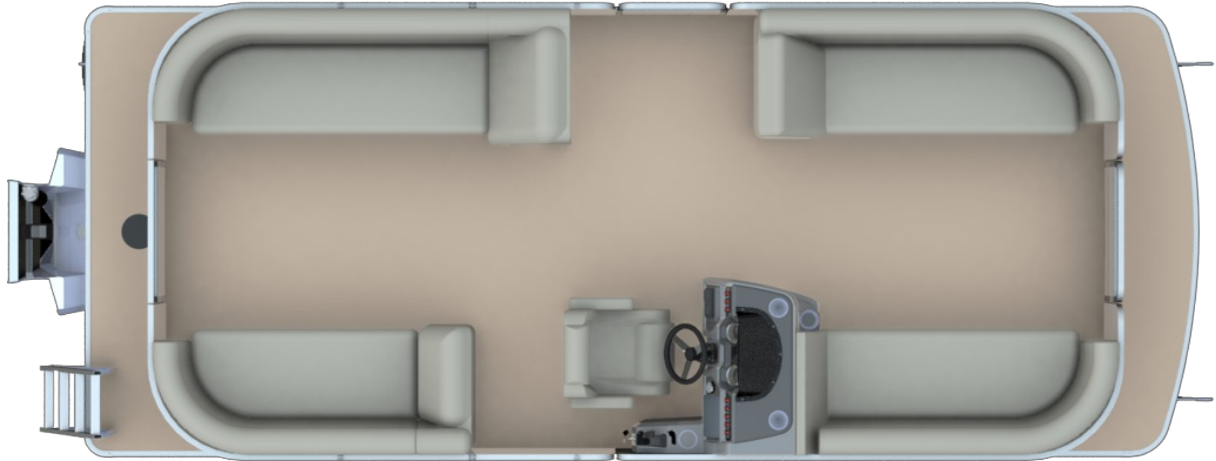

### Description

SWEETWATER SW 2286 SPLIT BENCH WITH C SEATING RAIL SKIN COLOR:Â CHARCOAL PLAYPEN  
COVER:Â BLACK FURNITURE COLOR/ACCENT:Â GRAY/CARBON RAIL FRAME:Â SILVER  
FLOORING:Â PLATINUM WEAVE CONSTRUCTION OPTIONS INCLUDED: - FULL LIFTING STRAKES - 27" TUBE  
UPGRADE EXTERIOR OPTIONS INCLUDED:Â - BLACK ACCENT ST...

### GENERAL INFORMATION

Manufacturer	Godfrey Marine
Model Year	2022
Model Name	SW2286SB
Model Code	SW2286SB
Stock Number	67089
Color	CHARCOAL
Condition	NEW
Engine	YAMAHA VF115LA