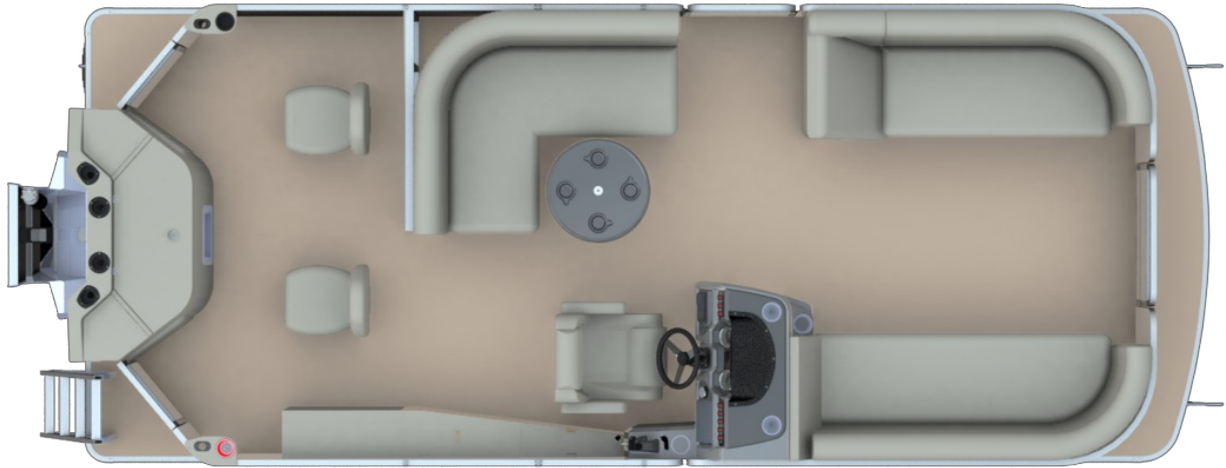

## Description

SWEETWATER SW 2286 FISH WITH S SEATING RAIL FRAME COLOR:Â CHARCOAL PLAYPEN  
COVER:Â BLACK FURNITURE COLOR/ACCENT:Â GRAY/CARBON RAIL FRAME:Â SILVER FLOORING:Â GRAY  
VINYL CONSTRUCTION OPTIONS INCLUDED: - THREE QUARTER LIFTING STRAKES EXTERIOR OPTIONS  
INCLUDED:Â - LED DOCKING LIGHTS FURNITURE OPTION...

## GENERAL INFORMATION

Manufacturer	Godfrey Marine
Model Year	2022
Model Name	SW2286FS
Model Code	SW2286FS
Stock Number	63682
Color	CHARCOAL
Condition	NEW
Engine	SUZUKI DF140ATL4