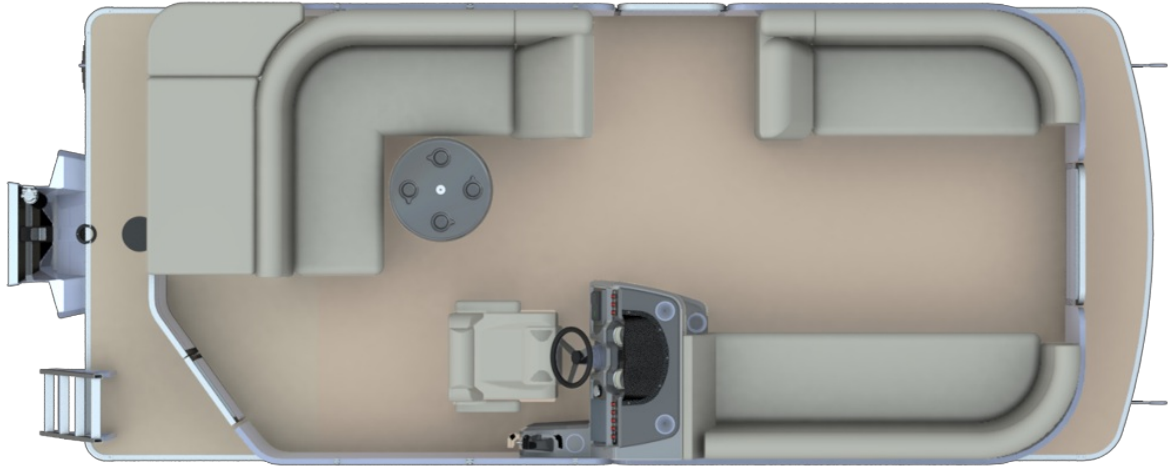

## Description

SWEETWATER SW 2186 CRUISE WITH P SEATING RAIL FRAME COLOR:Â CHARCOAL PLAYPEN  
COVER:Â CHARCOAL RAIL FRAME:Â SILVER FURNITURE COLOR/ACCENT:Â GRAY/CARBON  
FLOORING:Â PLATINUM WEAVEÂ FURNITURE OPTIONS INCLUDED: - CAPTAINS CHAIR UPGRADE; SWIVEL,  
RECLINING, FOLD DOWN ARMS WITH 10" FIXED PEDESTAL -Â SEATIN...

## GENERAL INFORMATION

Manufacturer	Godfrey Marine
Model Year	2022
Model Name	SW2186CP
Model Code	SW2186CP
Stock Number	67607
Color	CHARCOAL
Condition	NEW
Engine	YAMAHA F90